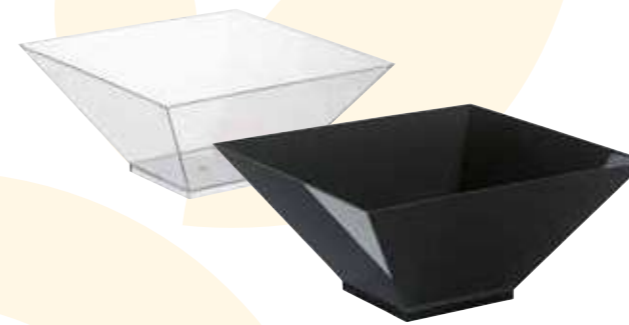

BOWLS

CUBIK BOWLS 55 CL PS

• **BCU55C**
CRISTAL CUBIK BOWL 55CL
L 130 X L 130 X H 70 MM
PS

100 U

• **BCU55N**
BLACK CUBIK BOWL 55CL
L 130 X L 130 X H 70 MM
PS

100 U