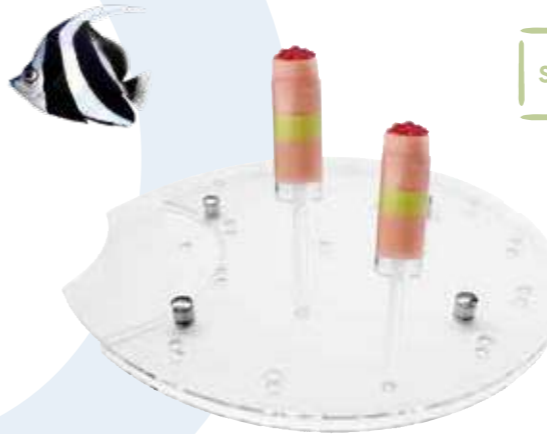

•DMP10
MINI PERLA DISPENSER 5CL (BPC5)
Ø 65 X H 600 MM
PMMA

UNTIL STOCKS LAST

•PP320
PERLA DISC DISPLAY
Ø 320 X H 15 MM
PMMA

UNTIL STOCKS LAST

▶ DELISTICK

•PRD19
ROUND DELISTICK TRAY
Ø 240 MM
PMMA

UNTIL STOCKS LAST